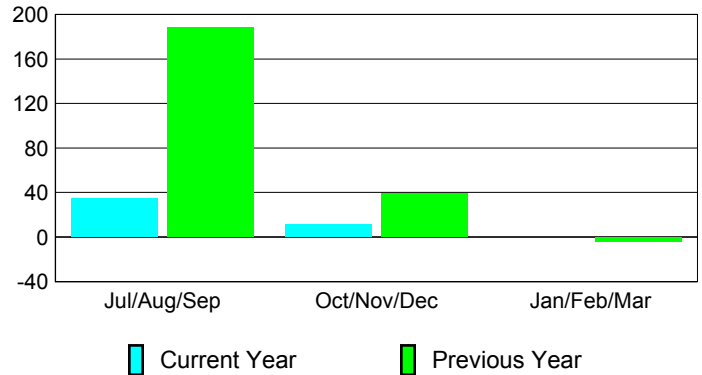

Membership Results
2012-2013

Membership
2011-2012

Month	Net Memb Goal	Actual New Memb	Actual Dropped Memb	Gain/Loss of Memb	Gain/Loss of Memb
Jul/Aug/Sep	0	46	-11	35	188
Oct/Nov/Dec	0	116	-105	11	39
Jan/Feb/Mar	0	0	0	0	-4
Totals	0	162	-116	46	223

Membership Results 2012-2013

Goal, New, Dropped, Gain/Loss

Comparison of Membership Gain/Loss

Current Year Compared to the Previous Year

Gender Comparison 2012-2013

Jul/Aug/Sep

Oct/Nov/Dec

Jan/Feb/Mar