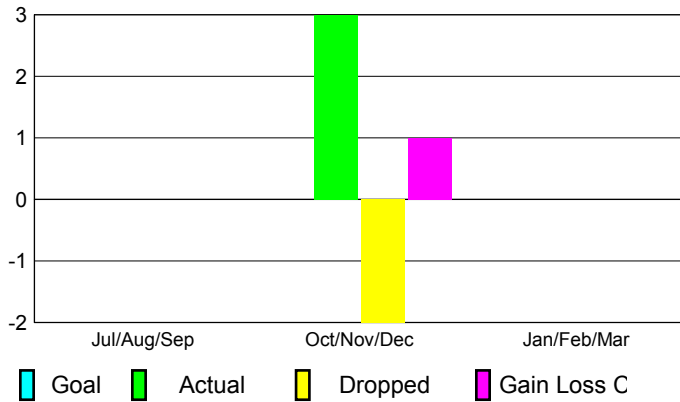

2012-2013 GMT Reports for District (or Undistricted) **District 315B2**

GMT: **SANGEETA JATIA**

Location: **REP OF BANGLADESH**

GMT CA: **6**

CLUBS

Club Results
2012-2013

Clubs
2011-2012

Month	New Club Goal	Actual New Clubs	Actual Dropped Clubs	Gain/Loss of Clubs	Gain/Loss of Clubs
Jul/Aug/Sep	0	0	0	0	5
Oct/Nov/Dec	0	3	-2	1	0
Jan/Feb/Mar	0	0	0	0	0
Totals	0	3	-2	1	5

Club Results 2012-2013

Goal, New, Dropped, Gain/Loss

Comparison of Club Gain/Loss

Current Year Compared to the Previous Year

YTD Status Quo Clubs 2012-2013

Status Quo Clubs Compared to Status Quo Members

MEMBERSHIP