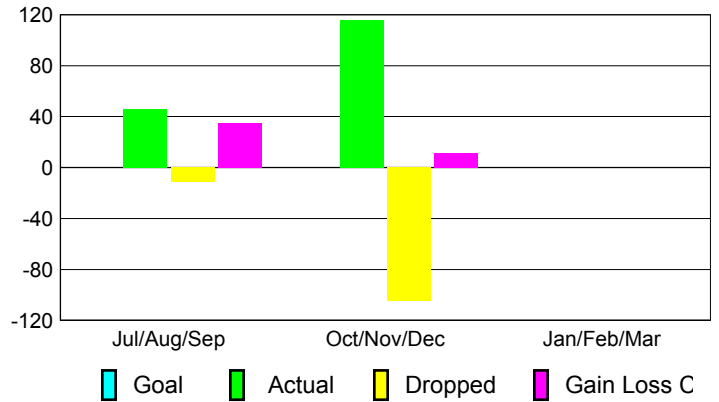

Membership Results 2012-2013

Goal, New, Dropped, Gain/Loss

Comparison of Membership Gain/Loss

Current Year Compared to the Previous Year