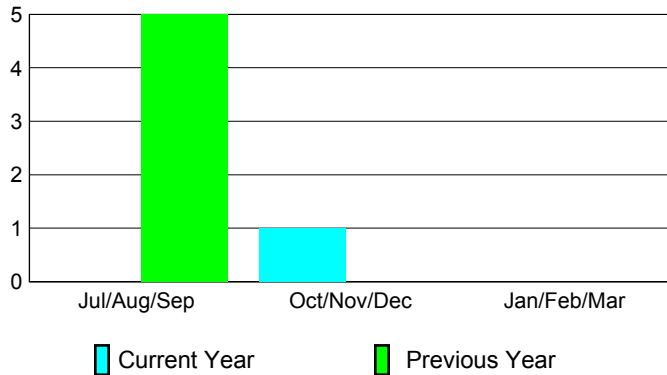

2012-2013 GMT Reports for District (or Undistricted) **District 315B2**

GMT: **SANGEETA JATIA**

Location: **REP OF BANGLADESH**

GMT CA: **6**

CLUBS

Club Results
2012-2013

Clubs
2011-2012

Month	New Club Goal	Actual New Clubs	Actual Dropped Clubs	Gain/Loss of Clubs	Gain/Loss of Clubs
Jul/Aug/Sep	0	0	0	0	5
Oct/Nov/Dec	0	3	-2	1	0
Jan/Feb/Mar	0	0	0	0	0
Totals	0	3	-2	1	5

Club Results 2012-2013

Goal, New, Dropped, Gain/Loss

Comparison of Club Gain/Loss

Current Year Compared to the Previous Year

YTD Status Quo Clubs 2012-2013

Status Quo Clubs Compared to Status Quo Members

MEMBERSHIP